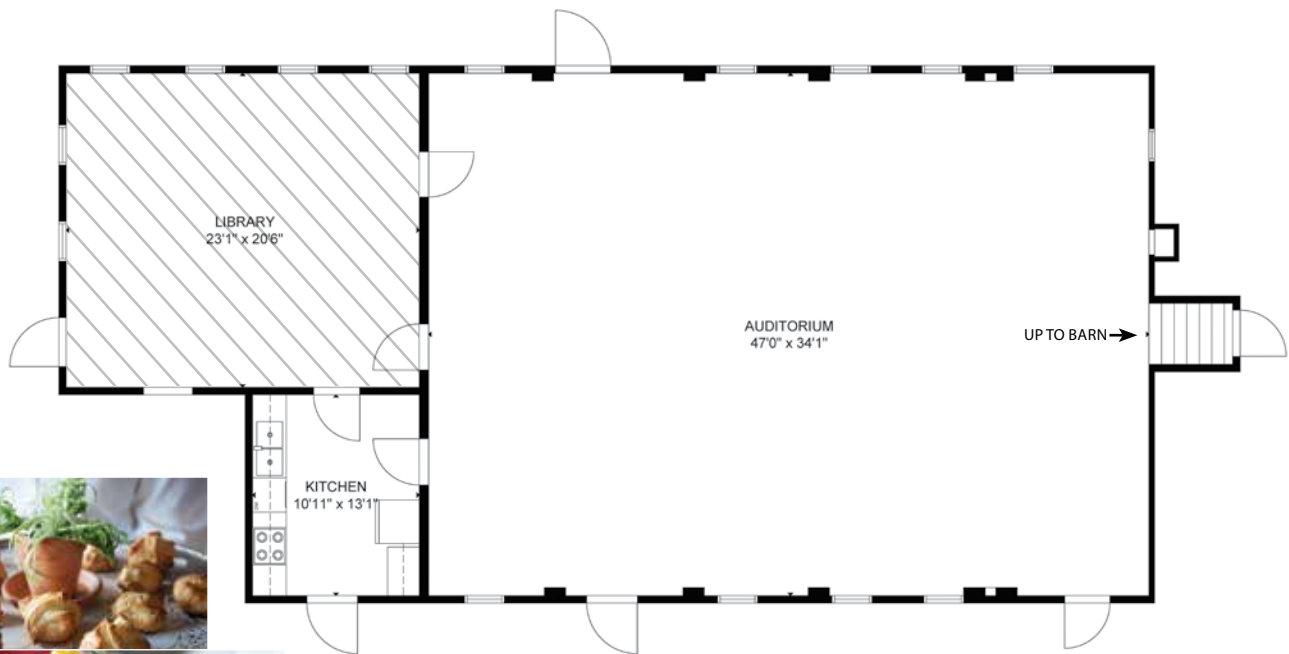

wellsreserve at laudholm

The big barn on the Wells Reserve's Laudholm campus presents a rustic entertainment space that is connected by stairs to an auditorium and full kitchen. All rooms have ready access to the outdoors. Restrooms are located at ground level beneath the "back barn."

Access is restricted to some areas.

wellsreserve at laudholm

The auditorium is a versatile space often used by caterers as a staging area. The kitchen includes electric stove, refrigerator, microwave, and large dual stainless sink.